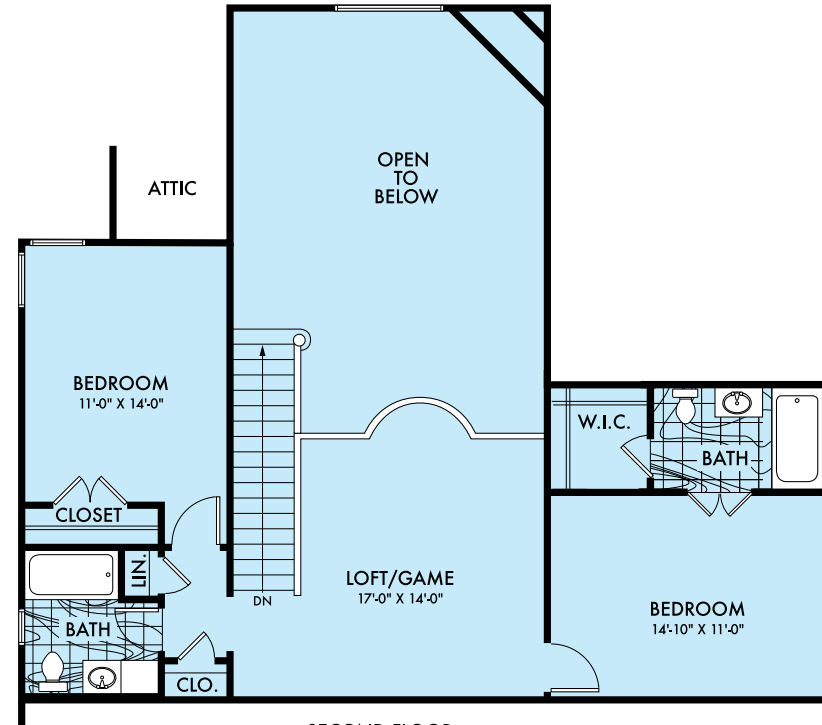

MANSIONS VILLAS

OPTION "B"

FIRST FLOOR

SECOND FLOOR

VENETIAN
VILLAS '2D, OPT. A'
 Four Bedroom/Study/Four and 1/2 Bath
 3274 sq. ft.
 Square Footages and Dimensions Are Approximate