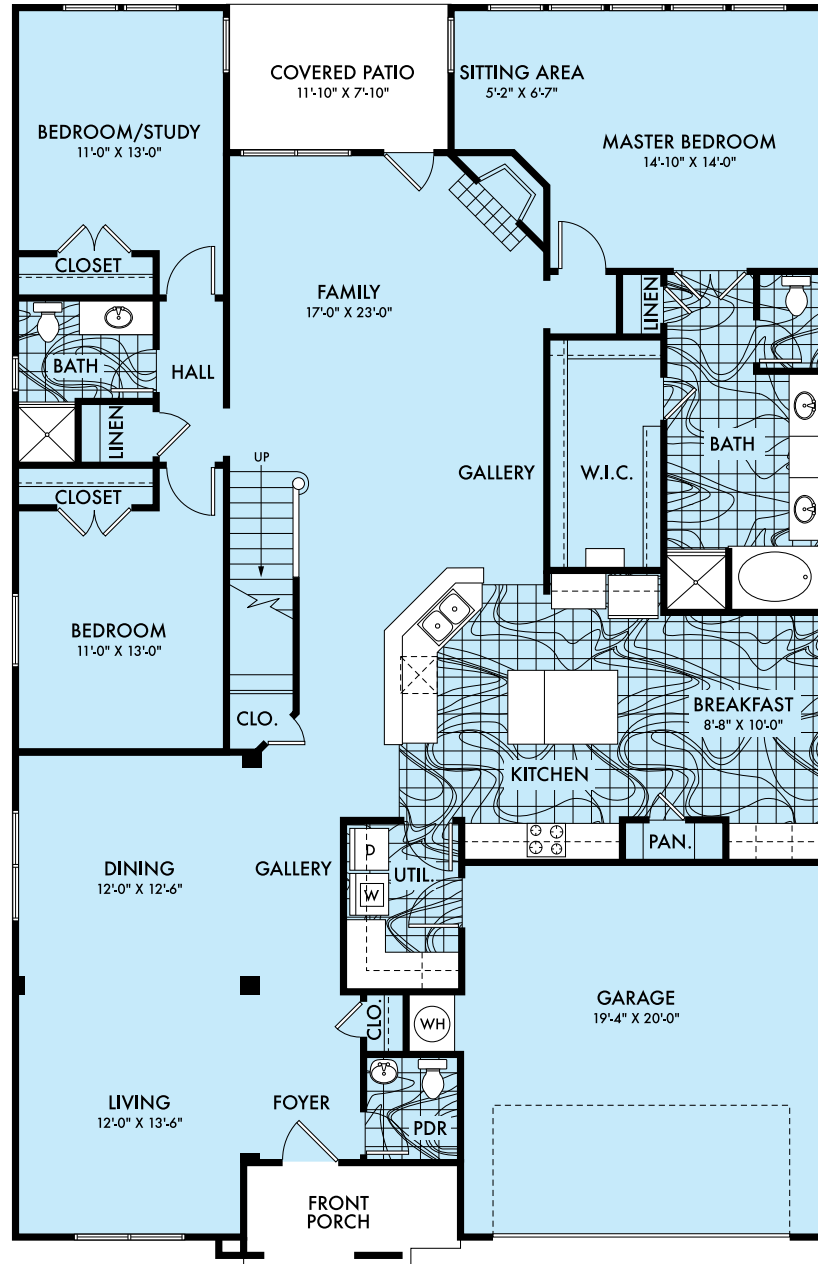

MANSIONS VILLAS

OPTION "B"

FIRST FLOOR

SECOND FLOOR

VENETIAN
VILLAS '2D, OPT. A'
 Four Bedroom/Study/Four and 1/2 Bath
 3274 sq. ft.
 Square Footages and Dimensions Are Approximate