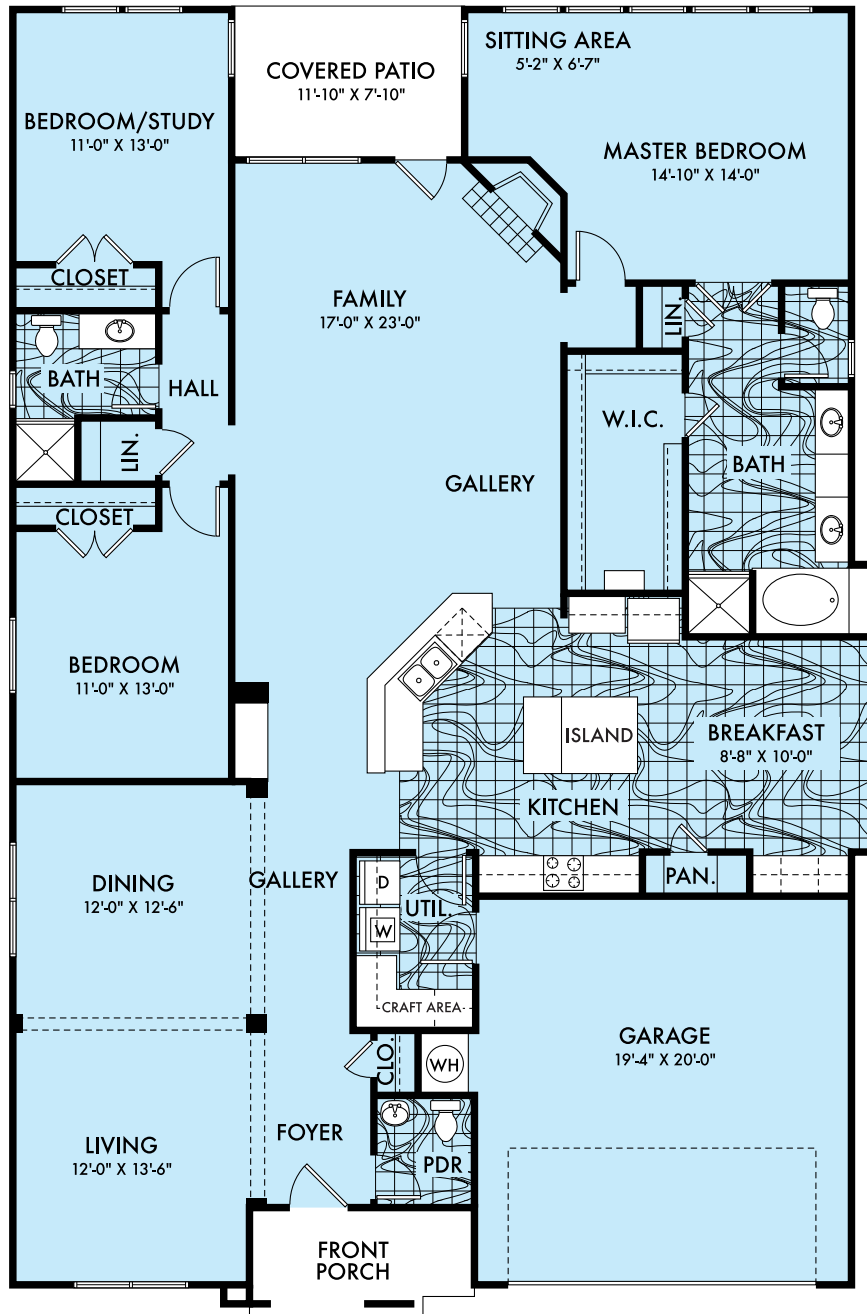

MANSIONS VILLAS

OPTION "B"

SAN TROPEZ

VILLAS '2A/OPT. A'

Two Bedroom/Study/Two and 1/2 Bath
2494 sq. ft.

Square Footages and Dimensions Are Approximate