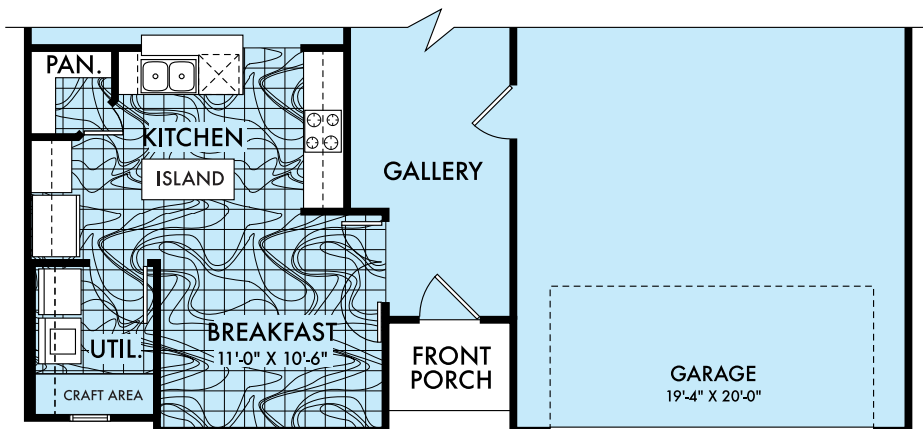

# MANSIONS VILLAS

OPTION "B"

## PORTOFINO VILLAS '1A/OPT. A' Two Bedroom/Two Bath 1783 sq. ft.

Square Footages and Dimensions Are Approximate