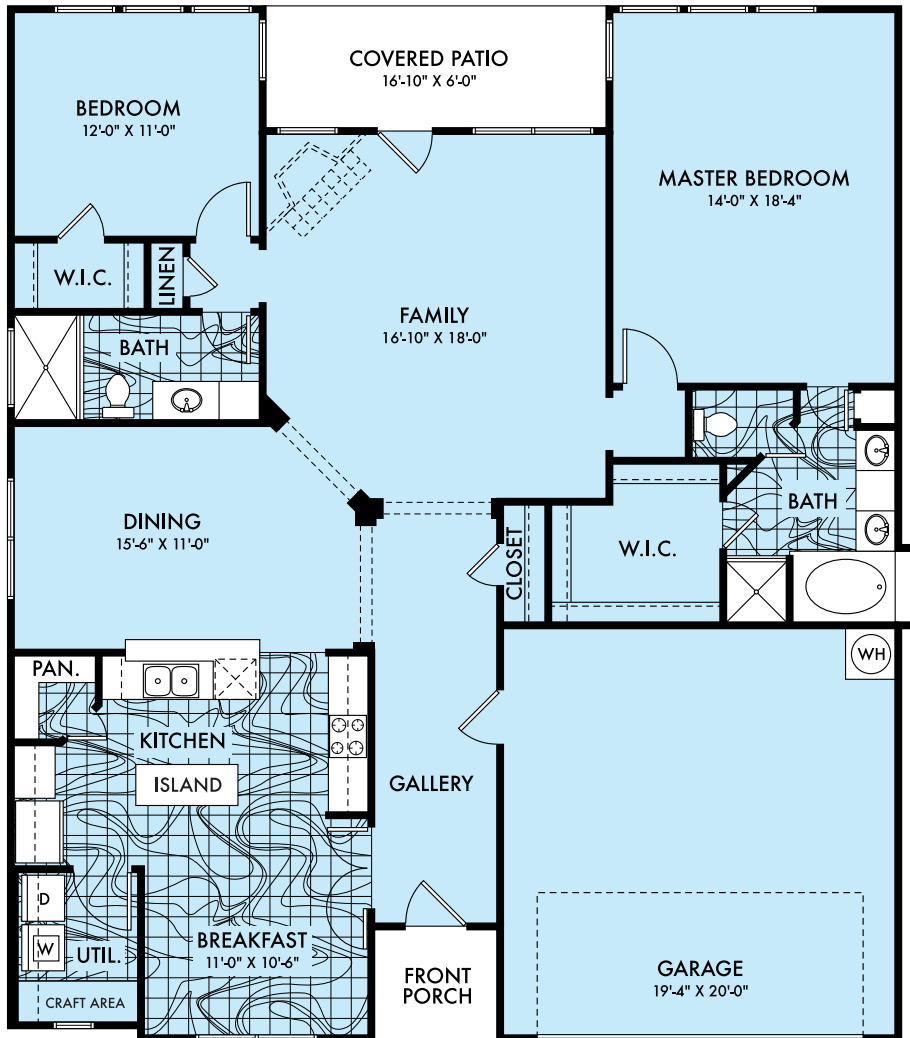

# MANSIONS VILLAS

OPTION "B"

## PORTOFINO VILLAS '1A/OPT. A' Two Bedroom/Two Bath 1783 sq. ft.

Square Footages and Dimensions Are Approximate